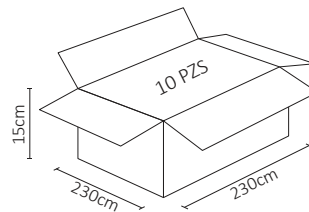

ESPECIFICACIONES

| | |
|------|-----------------------|
| # | ACO-005 |
| 💡 | DECORATIVO |
| Ⓜ | N/A |
| ⚡ | N/A |
| 🔌 | N/A |
| ☀️ | N/A |
| 360° | N/A |
| 🌈 | N/A |
| 🎨 | N/A |
| 🔩 | N/A |
| 📏 | 220x60mm |
| 🏋️ | PESO: XXXXgr. |
| 💎 | ALUMINIO |
| 🕒 | N/A |
| 🌡️ | OPERACIÓN: -10 A 40°C |
| 💧 | IP20 |